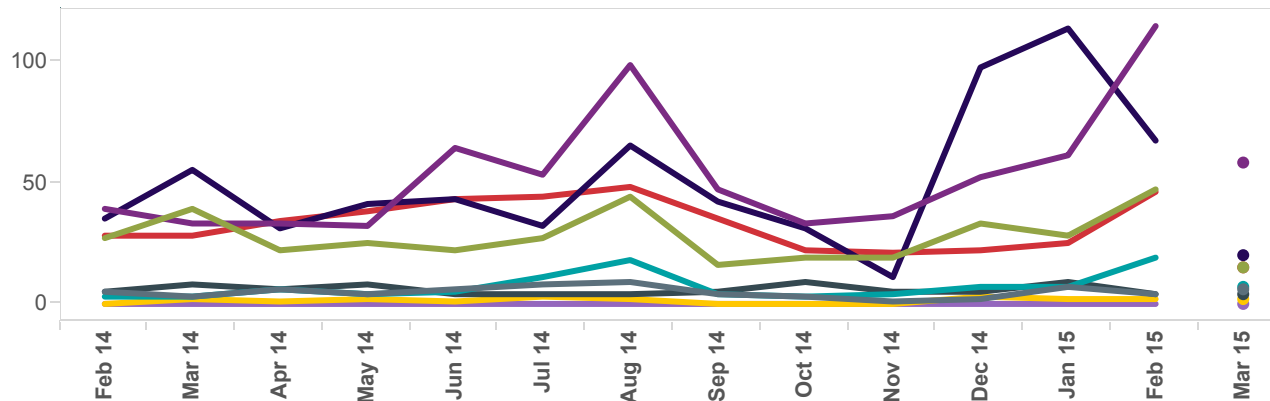

Follow the digital behavior and walk-in indicators of your in-market car shoppers you're reaching through Cars.com.

Stock Type All Month to Date

127
Your Total
Connections

24%
of Your
Connections are Mobile
Map, Directions, Email and Website Transfers
performed on a mobile device

Connections Trends

Click or Tap on the legend to highlight trend lines. Click or Tap on a month and year to filter the views,

View Trend By... Connection Type

- Chat
- Directions
- Email
- Map
- NLP
- Phone
- Print
- Sent to Phone
- Website Transfer