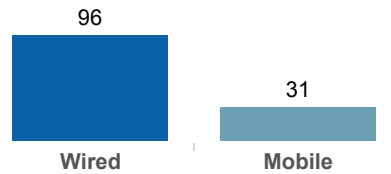

Follow the digital behavior and walk-in indicators of your in-market car shoppers you're reaching through Cars.com.

Stock Type All Month to Date

127
Your Total
Connections

24%
of Your
Connections are Mobile
Map, Directions, Email and Website Transfers
performed on a mobile device

Connections Trends

Click or Tap on the legend to highlight trend lines. Click or Tap on a month and year to filter the views,

View Trend By... Connection Type

- Chat
- Directions
- Email
- Map
- NLP
- Phone
- Print
- Sent to Phone
- Website Transfer