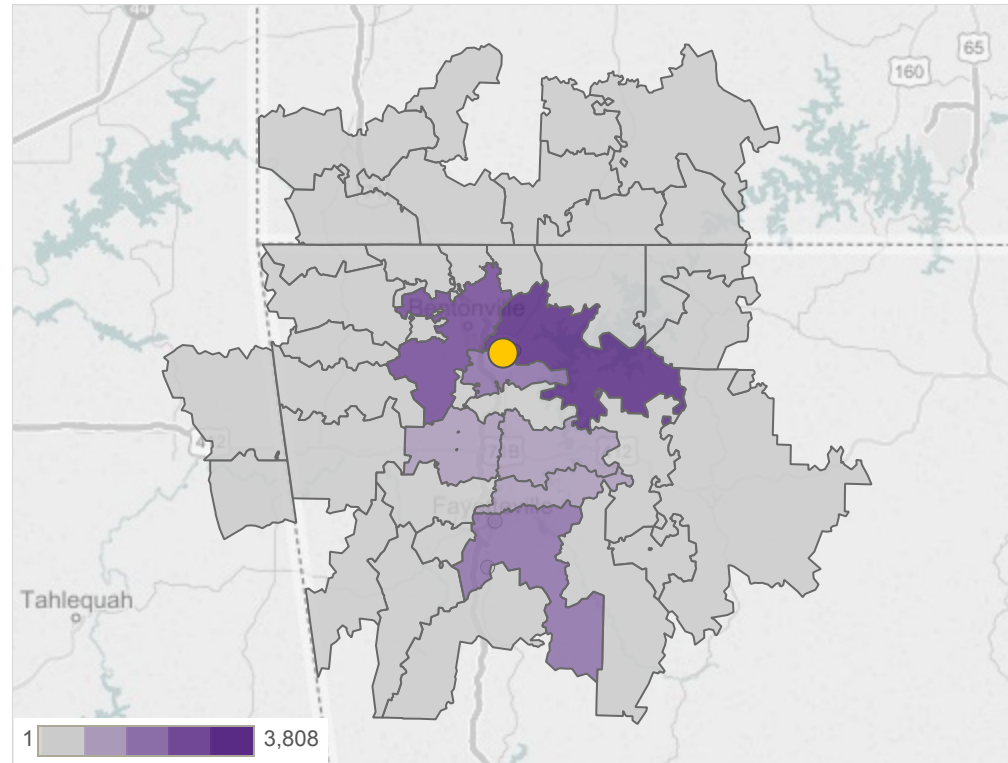

Radius Performance Report

Optimize your advertising by mapping where shoppers are in your market and how you can better engage them.

Stock Type Used Selected Radius 30 Activity Type SRP Last 30 Days

47

Zip Codes within your selected 30 mile Radius

16,873

Total Used SRP Impressions

Volume by Group & Zip

Hover or tap a bar for more info. Click on a bar to see zip codes in that radius.

Activity Mapped by Zip

Color coded by radius (hover or tap for more info).

Activity Mapped by Zip

Color intensity indicates volume. Hover or tap a zip code for additional information (Yellow circle indicates your location).

Data Last Refreshed: 3/31/2015

Confidential & Proprietary © 2015 Cars.com, LLC v20150303