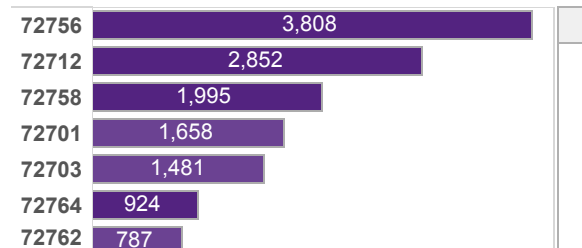

16,873

Total Used SRP Impressions

Volume by Group & Zip

Hover or tap a bar for more info. Click on a bar to see zip codes in that radius.

Activity Mapped by Zip

Color coded by radius (hover or tap for more info).

Activity Mapped by Zip

Color intensity indicates volume. Hover or tap a zip code for additional information (Yellow circle indicates your location).

Data Last Refreshed: 3/31/2015

Confidential & Proprietary © 2015 Cars.com, LLC v20150303