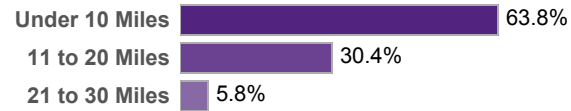

Radius Performance Report

Optimize your advertising by mapping where shoppers are in your market and how you can better engage them.

Stock Type Used Selected Radius 30 Activity Type SRP Last 30 Days

47

Zip Codes within your selected 30 mile Radius

16,873

Total Used SRP Impressions

Volume by Group & Zip

Hover or tap a bar for more info. Click on a bar to see zip codes in that radius.

Activity Mapped by Zip

Color coded by radius (hover or tap for more info).