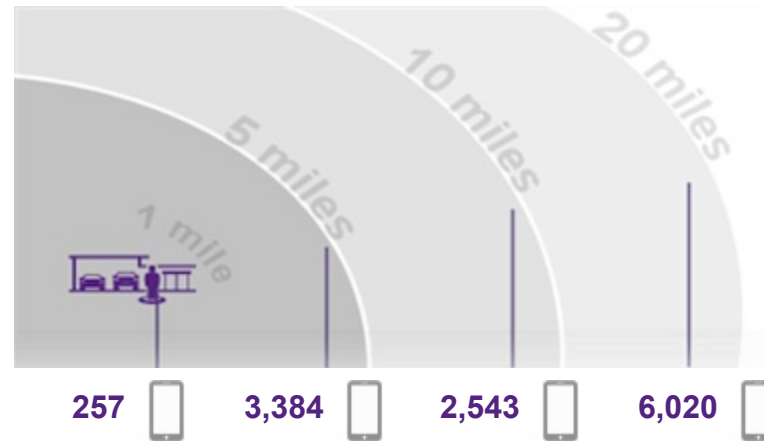

Platform All
Previous Month

Ft. Smith-Fay-Sprngdl-Rgr Visits and Visitors

43,966
Visits

23,645
Visitors

Searches

68,955 Total Searches	58,168 Used 10,787 New
---------------------------------	-----------------------------------------

Zip Code	Searches
72712	8,703
72758	5,467
72701	5,282
72703	4,569
72764	4,106
72756	4,243

Searches by Distance (Mobile ONLY)

Data Last Refreshed: 3/31/2015

Confidential & Proprietary © 2015 Cars.com, LLC v20150319