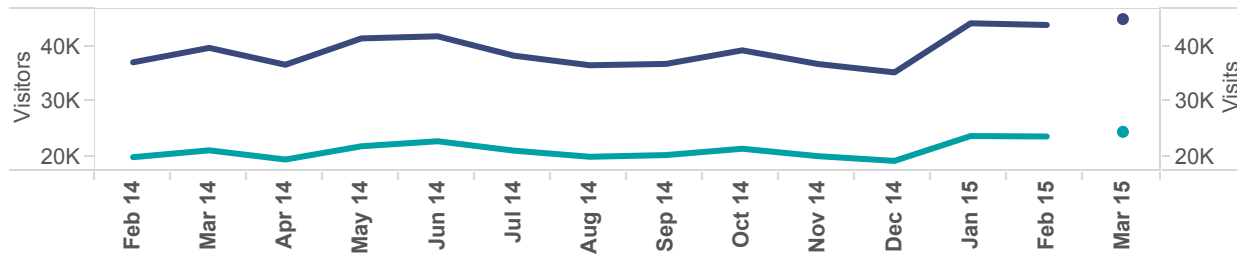

Traffic Report for Ft. Smith-Fay-Sprngdl-Rgr

Plan your dealership's strategy by understanding the full value of the Cars.com audience via trends and insights. Identify opportunities to fully engage with a 100% in-market audience.

Platform All
Previous Month

Ft. Smith-Fay-Sprngdl-Rgr Visits and Visitors

43,966
Visits

23,645
Visitors

Searches

68,955 Total Searches	58,168 Used 10,787 New
---------------------------------	-----------------------------------------